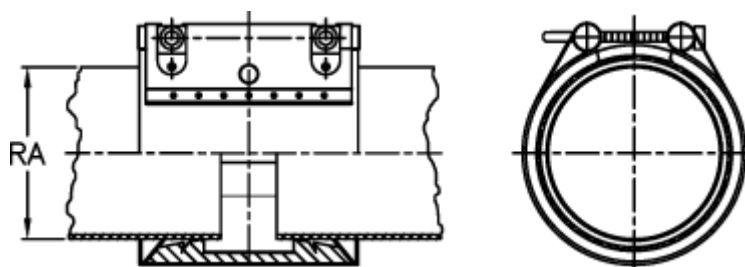

Data Sheet

Article number: 025748600194

Description: Norma Connect pipe coupling
GRIP E W5 Ø=194,0 NBR, 10 bar

Measures

Note = Kontakt os for yderligere informationer.

RA = 194